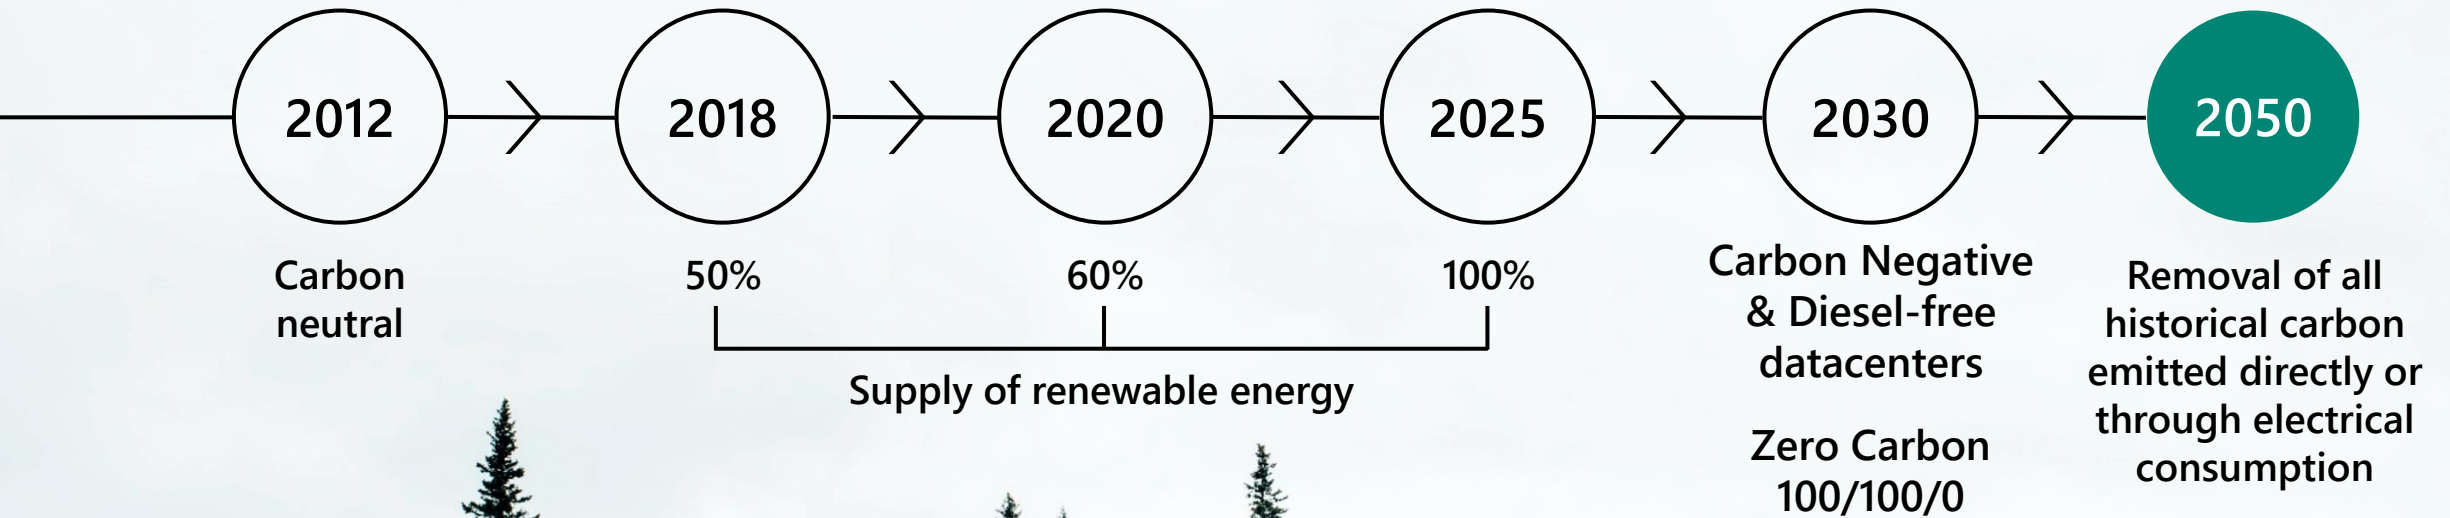

At Microsoft, we are committed to sustainability

Heat energy reuse

- Reduces about 400,000 tonnes of CO2 emissions annually.
- Provides enough heat for up to 250 000 users in Espoo.

For every 1 megawatt-hour (MWh) of electrical energy consumed, 1 MWh of heat energy is produced.