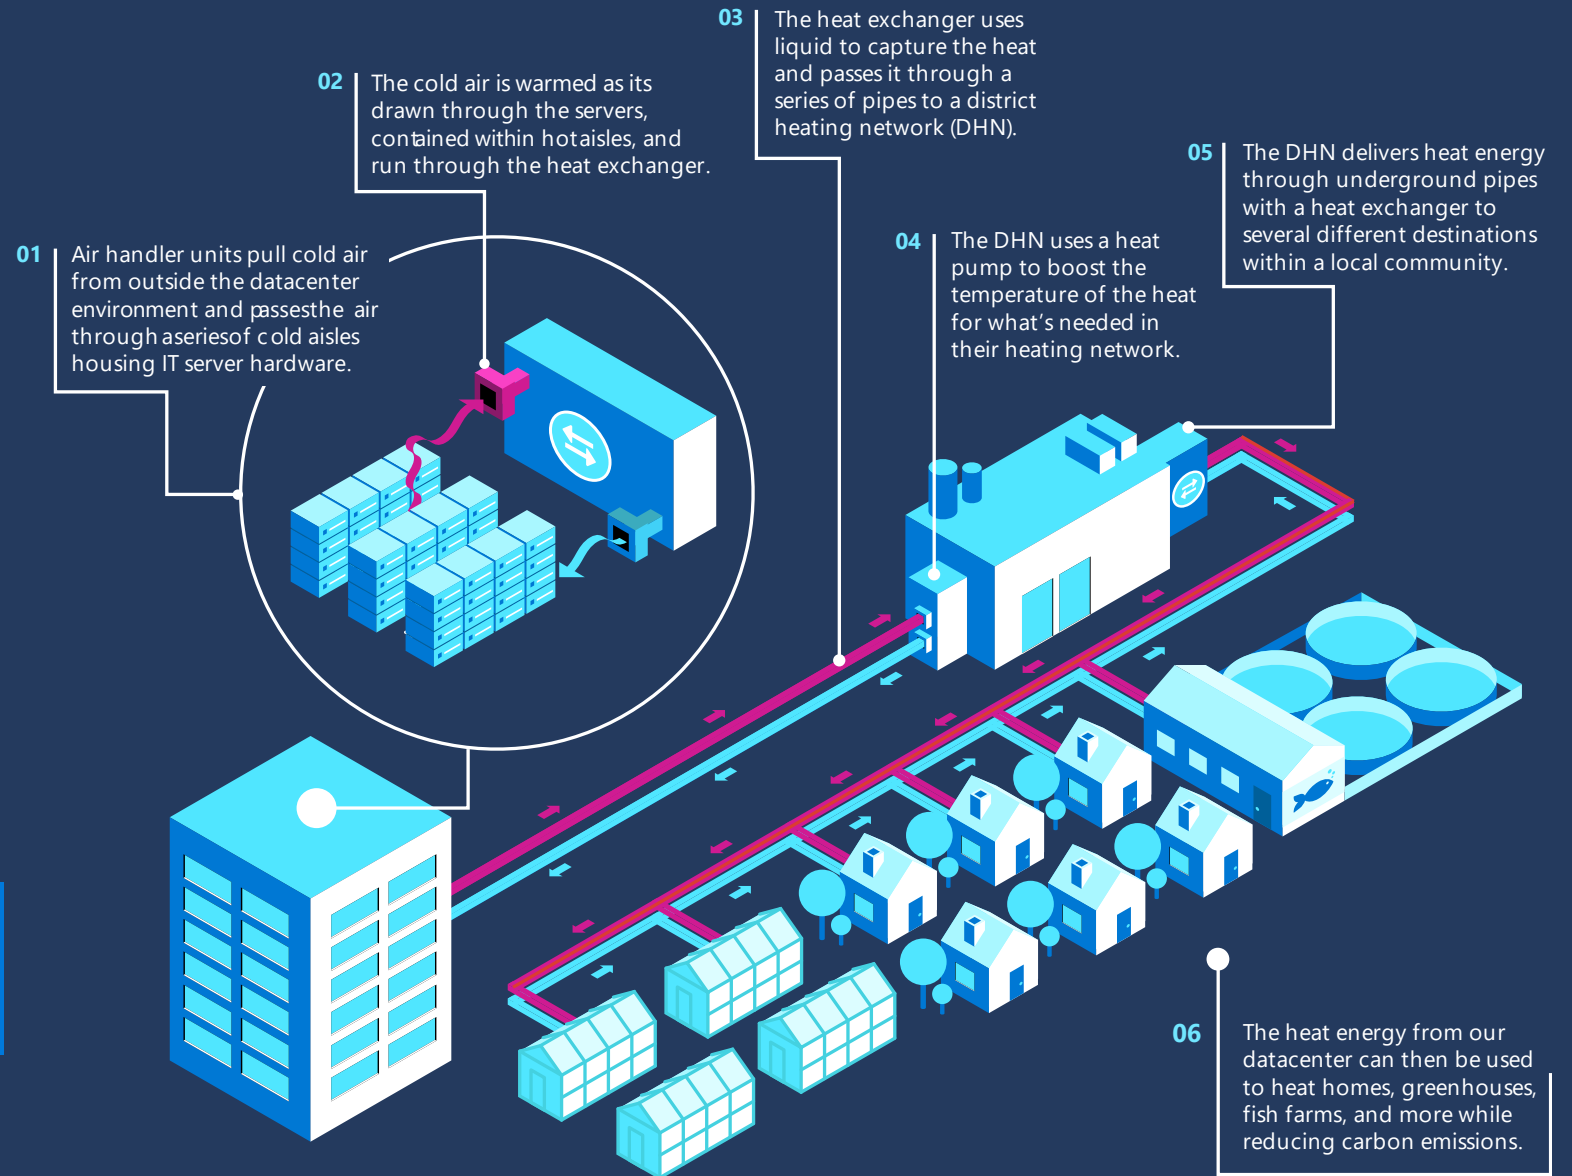

Heat energy reuse

- Reduces about 400,000 tonnes of CO2 emissions annually.
- Provides enough heat for up to 250 000 users in Espoo.

For every 1 megawatt-hour (MWh) of electrical energy consumed, 1 MWh of heat energy is produced.